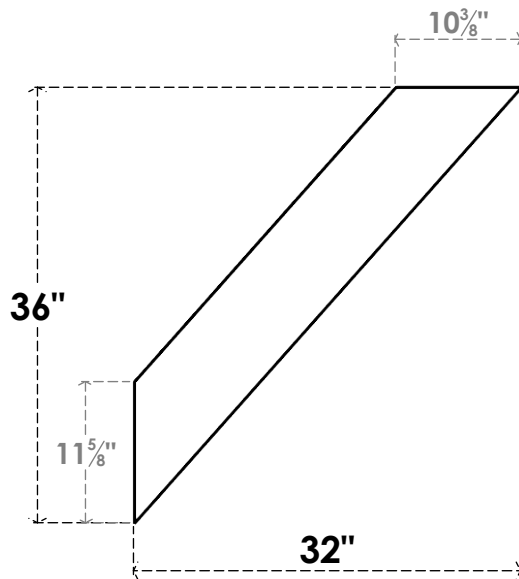

ITEM NUMBER: BRCPC040X32000X36000TRA

4"W X 32"D X 36"H TRADITIONAL ARCHITECTURAL GRADE PVC CLOSED KNEE BRACE

SIDE PROFILE

FRONT PROFILE

ISOMETRIC

EKENA MILLWORK
2300 WEST MAIN ST.
CLARKSVILLE, TX 75426
TOLL FREE: 866-607-0453
WWW.EKENAMILLWORK.COM