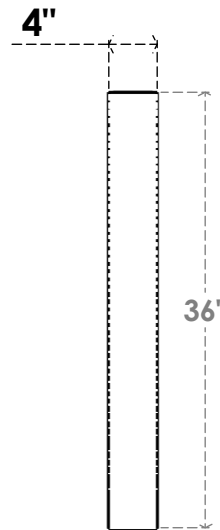

ITEM NUMBER: BRCPC040X32000X36000TRA

4"W X 32"D X 36"H TRADITIONAL ARCHITECTURAL GRADE PVC CLOSED KNEE BRACE

SIDE PROFILE

FRONT PROFILE

ISOMETRIC

EKENA MILLWORK
2300 WEST MAIN ST.
CLARKSVILLE, TX 75426
TOLL FREE: 866-607-0453
WWW.EKENAMILLWORK.COM

NOTES

1. INSTALLATION TO BE COMPLETED IN ACCORDANCE WITH MANUFACTURER'S SPECIFICATIONS.
2. DRAWING MAY NOT BE TO SCALE
3. THIS DRAWING IS INTENDED FOR DESIGN AND PLANNING PURPOSES ONLY.
4. ALL INFORMATION CONTAINED HEREIN WAS CURRENT AT THE TIME OF DEVELOPMENT BUT MUST BE REVIEWED AND APPROVED BY THE PRODUCT MANUFACTURER TO BE CONSIDERED ACCURATE.
5. ARCHITECTURAL GRADE PVC PRODUCTS ARE MADE FROM EXPANDED CELLULAR PVC AND COME NATURALLY WHITE BUT MAY BE PAINTED